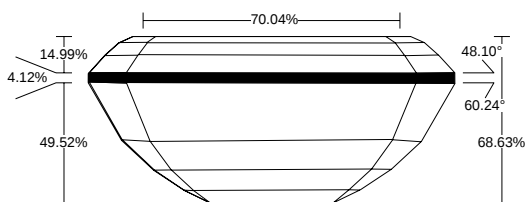

MEASUREMENTS

W : 4.56 mm, L : 6.88 mm, L/W : 1.51

6.88 x 4.56 x 3.13 mm