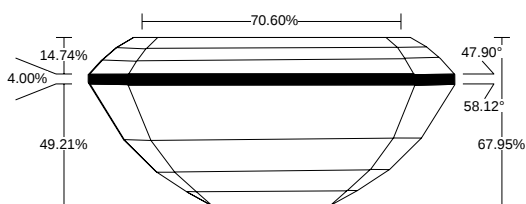

MEASUREMENTS

W : 4.69 mm, L : 6.92 mm, LW : 1.48

6.92 x 4.69 x 3.19 mm