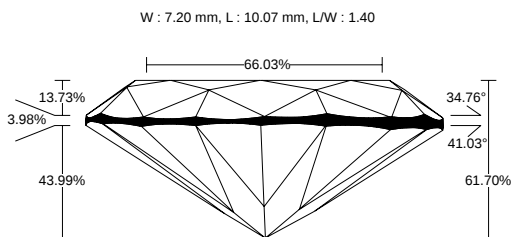

REPORT NO.
LG2601677167

ISSUE DATE
January 29, 2026

[Show Interactive Report](#)

DETAILS

Color Grade	E
Clarity Grade	VS1
Carat Weight	2.02 ct
Shape and Cutting Style	Oval
Description	Lab Grown Diamond
Polish	Excellent

Symmetry	Excellent
Fluorescence	None
Measurement	10.07 x 7.20 x 4.44 mm
Country of Origin	India
Lab Growth Method	CVD

Your Diamond Grading Explained

YOUR COLOR GRADE

E

Colourless D E F	Near Colourless G H I J	Faint Yellow K L M	Very Light N OP QR	Light Yellow ST UV WX YZ

YOUR CLARITY GRADE

VS1

Internally Flawless F IF	Very Very Slightly Included VVS1 VVS2	Very Slightly Included VS1 VS2	Slightly Included SI1 SI2	Included I1 I2 I3

MEASUREMENTS

10.07 x 7.20 x 4.44 mm