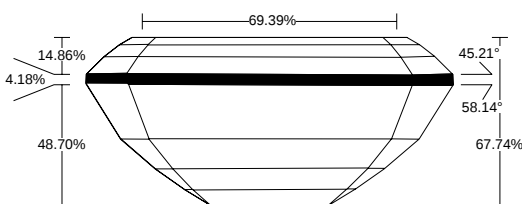

MEASUREMENTS

W : 5.96 mm, L : 8.78 mm, LW : 1.47

8.78 x 5.96 x 4.03 mm