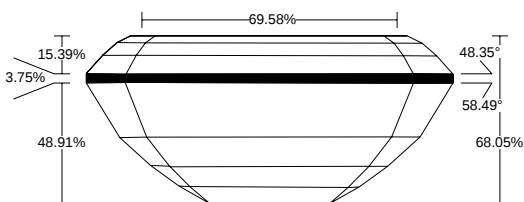

MEASUREMENTS

W : 4.70 mm, L : 7.00 mm, L/W : 1.49

7.00 x 4.70 x 3.20 mm