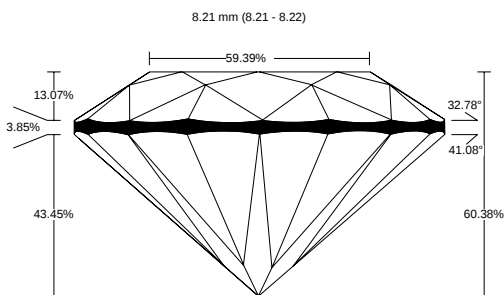

REPORT NO.
LG2601754788

ISSUE DATE
January 15, 2026

[Show Interactive Report](#)

DETAILS

Color Grade	F
Clarity Grade	VVS2
Cut Grade	Excellent
Carat Weight	2.05 ct
Shape and Cutting Style	Round Excellent
Description	Lab Grown Diamond

Polish	Excellent
Symmetry	Excellent
Fluorescence	None
Measurement	8.21 - 8.22 x 4.96 mm
Country of Origin	India
Lab Growth Method	CVD

Your Diamond Grading Explained

YOUR COLOR GRADE

F

Colourless D E F	Near Colourless G H I J	Faint Yellow K L M	Very Light N OP QR	Light Yellow ST UV WX YZ

YOUR CLARITY GRADE

VVS2

Internally Flawless F IF	Very Very Slightly Included VVS1 VVS2	Very Slightly Included VS1 VS2	Slightly Included SI1 SI2	Included I1 I2 I3

YOUR CUT GRADE

Excellent

Excellent	Very Good	Good	Fair	Poor

MEASUREMENTS

8.21 - 8.22 x 4.96 mm