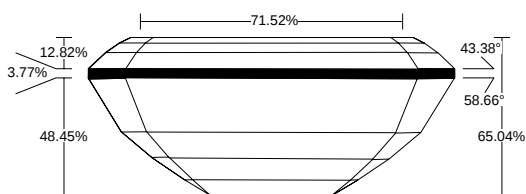

MEASUREMENTS

W : 4.81 mm, L : 7.23 mm, LW : 1.50

7.23 x 4.81 x 3.13 mm