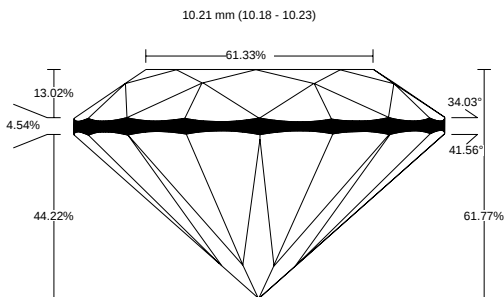

REPORT NO.
LG2601784016

ISSUE DATE
January 19, 2026

[Show Interactive Report](#)

DETAILS

Color Grade	E
Clarity Grade	VVS2
Cut Grade	Very Good
Carat Weight	4.09 ct
Shape and Cutting Style	Round Very Good
Description	Lab Grown Diamond

Polish	Excellent
Symmetry	Excellent
Fluorescence	None
Measurement	10.18 - 10.23 x 6.30 mm
Country of Origin	India
Lab Growth Method	CVD

Your Diamond Grading Explained

YOUR COLOR GRADE

E

Colourless D E F	Near Colourless G H I J	Faint Yellow K L M	Very Light N OP QR	Light Yellow ST UV WX YZ

YOUR CLARITY GRADE

VVS2

Internally Flawless F IF	Very Very Slightly Included VVS1 VVS2	Very Slightly Included VS1 VS2	Slightly Included SI1 SI2	Included I1 I2 I3

YOUR CUT GRADE

Very Good

Excellent	Very Good	Good	Fair	Poor

MEASUREMENTS

10.18 - 10.23 x 6.30 mm