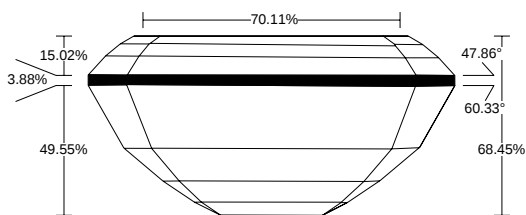

MEASUREMENTS

W : 5.96 mm, L : 8.34 mm, L/W : 1.40

8.34 x 5.96 x 4.08 mm