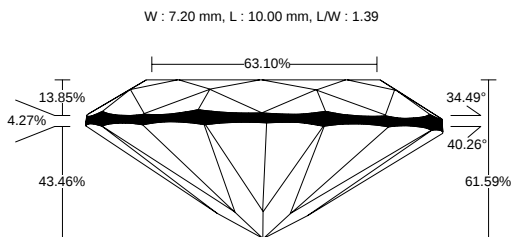

REPORT NO.
LG2601856324

ISSUE DATE
January 30, 2026

[Show Interactive Report](#)

DETAILS

Color Grade	E
Clarity Grade	VS1
Carat Weight	2.02 ct
Shape and Cutting Style	Oval
Description	Lab Grown Diamond
Polish	Excellent

Symmetry	Excellent
Fluorescence	None
Measurement	10.00 x 7.20 x 4.44 mm
Country of Origin	India
Lab Growth Method	CVD

Your Diamond Grading Explained

YOUR COLOR GRADE

E

Colourless D E F	Near Colourless G H I J	Faint Yellow K L M	Very Light N OP QR	Light Yellow ST UV WX YZ

YOUR CLARITY GRADE

VS1

Internally Flawless F IF	Very Very Slightly Included VVS1 VVS2	Very Slightly Included VS1 VS2	Slightly Included SI1 SI2	Included I1 I2 I3

MEASUREMENTS

10.00 x 7.20 x 4.44 mm