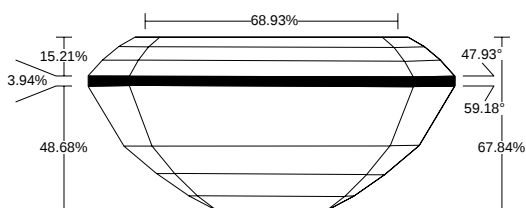

MEASUREMENTS

W : 4.71 mm, L : 6.77 mm, LW : 1.44

6.77 x 4.71 x 3.20 mm