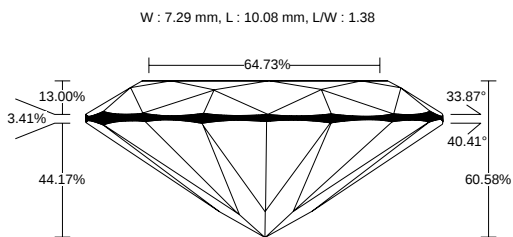

REPORT NO.
LG2601895740

ISSUE DATE
January 29, 2026

[Show Interactive Report](#)

DETAILS

Color Grade	F
Clarity Grade	VS1
Carat Weight	2.02 ct
Shape and Cutting Style	Oval
Description	Lab Grown Diamond
Polish	Excellent

Symmetry	Excellent
Fluorescence	None
Measurement	10.08 x 7.29 x 4.42 mm
Country of Origin	India
Lab Growth Method	CVD

Your Diamond Grading Explained

YOUR COLOR GRADE

F

Colourless D E F	Near Colourless G H I J	Faint Yellow K L M	Very Light N OP QR	Light Yellow ST UV WX YZ

YOUR CLARITY GRADE

VS1

Internally Flawless F IF	Very Very Slightly Included VVS1 VVS2	Very Slightly Included VS1 VS2	Slightly Included SI1 SI2	Included I1 I2 I3

MEASUREMENTS

10.08 x 7.29 x 4.42 mm