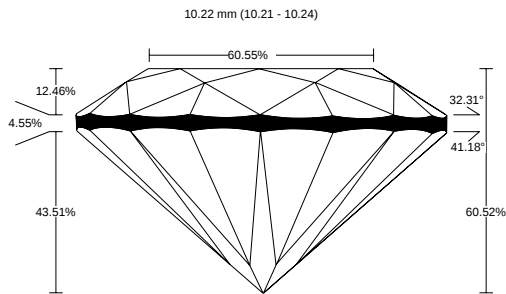

REPORT NO.
LG2601897184

ISSUE DATE
January 19, 2026

[Show Interactive Report](#)

DETAILS

Color Grade	F
Clarity Grade	VVS2
Cut Grade	Very Good
Carat Weight	4.00 ct
Shape and Cutting Style	Round Very Good
Description	Lab Grown Diamond

Polish	Excellent
Symmetry	Very Good
Fluorescence	None
Measurement	10.21 - 10.24 x 6.19 mm
Country of Origin	India
Lab Growth Method	CVD

Your Diamond Grading Explained

YOUR COLOR GRADE

F

Colourless D E F	Near Colourless G H I J	Faint Yellow K L M	Very Light N OP QR	Light Yellow ST UV WX YZ

YOUR CLARITY GRADE

VVS2

Internally Flawless F IF	Very Very Slightly Included VVS1 VVS2	Very Slightly Included VS1 VS2	Slightly Included SI1 SI2	Included I1 I2 I3

YOUR CUT GRADE

Very Good

Excellent	Very Good	Good	Fair	Poor

MEASUREMENTS

10.21 - 10.24 x 6.19 mm