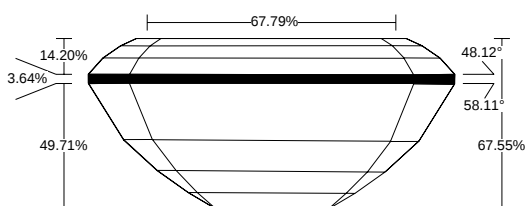

MEASUREMENTS

W : 5.97 mm, L : 8.68 mm, LW : 1.45

8.68 x 5.97 x 4.03 mm