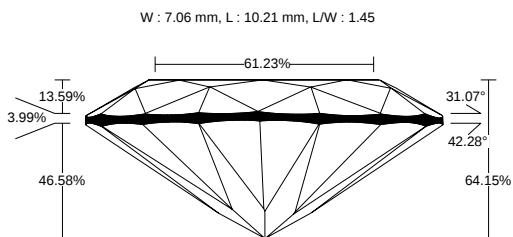

REPORT NO.
LG2601944421

ISSUE DATE
February 9, 2026

DETAILS

Color Grade	D
Clarity Grade	VVS2
Carat Weight	2.02 ct
Shape and Cutting Style	Oval
Description	Lab Grown Diamond
Polish	Excellent

Symmetry	Excellent
Fluorescence	None
Measurement	10.21 x 7.06 x 4.53 mm
Country of Origin	India
Lab Growth Method	CVD

[Show Interactive Report](#)

Your Diamond Grading Explained

YOUR COLOR GRADE

D

Colourless D E F	Near Colourless G H I J	Faint Yellow K L M	Very Light N OP QR	Light Yellow ST UV WX YZ

YOUR CLARITY GRADE

VVS2

Internally Flawless F IF	Very Very Slightly Included VVS1 VVS2	Very Slightly Included VS1 VS2	Slightly Included SI1 SI2	Included I1 I2 I3

MEASUREMENTS

10.21 x 7.06 x 4.53 mm