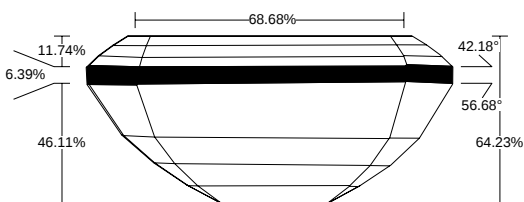

MEASUREMENTS

W : 4.82 mm, L : 6.77 mm, L/W : 1.41

6.77 x 4.82 x 3.09 mm