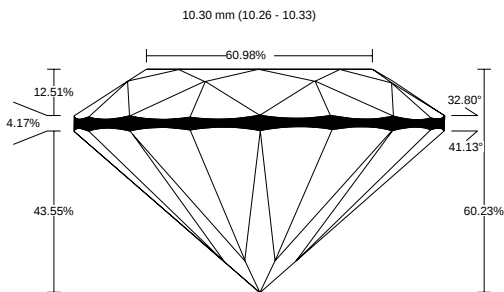

REPORT NO.
LG2602113037

ISSUE DATE
March 4, 2026

DETAILS

Color Grade	E
Clarity Grade	VVS2
Cut Grade	Excellent
Carat Weight	4.06 ct
Shape and Cutting Style	Round Excellent
Description	Lab Grown Diamond

Polish	Excellent
Symmetry	Excellent
Fluorescence	None
Measurement	10.26 - 10.33 x 6.21 mm
Country of Origin	India
Lab Growth Method	CVD

[Show Interactive Report](#)

Your Diamond Grading Explained

YOUR COLOR GRADE

E

Colourless D E F	Near Colourless G H I J	Faint Yellow K L M	Very Light N OP QR	Light Yellow ST UV WX YZ

YOUR CLARITY GRADE

VVS2

Internally Flawless F IF	Very Very Slightly Included VVS1 VVS2	Very Slightly Included VS1 VS2	Slightly Included SI1 SI2	Included I1 I2 I3

YOUR CUT GRADE

Excellent

Excellent	Very Good	Good	Fair	Poor

MEASUREMENTS

10.26 - 10.33 x 6.21 mm