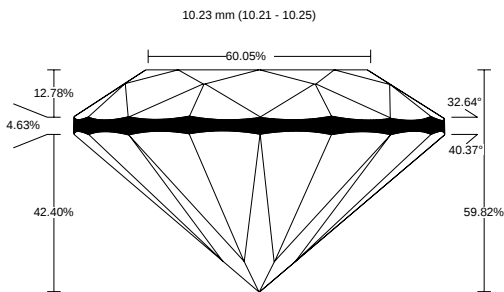

REPORT NO.
LG2602114583

ISSUE DATE
March 4, 2026

[Show Interactive Report](#)

DETAILS

Color Grade	E
Clarity Grade	VVS2
Cut Grade	Excellent
Carat Weight	4.00 ct
Shape and Cutting Style	Round Excellent
Description	Lab Grown Diamond

Polish	Excellent
Symmetry	Excellent
Fluorescence	None
Measurement	10.21 - 10.25 x 6.12 mm
Country of Origin	India
Lab Growth Method	CVD

Your Diamond Grading Explained

YOUR COLOR GRADE

E

Colourless D E F	Near Colourless G H I J	Faint Yellow K L M	Very Light N OP QR	Light Yellow ST UV WX YZ

YOUR CLARITY GRADE

VVS2

Internally Flawless F IF	Very Very Slightly Included VVS1 VVS2	Very Slightly Included VS1 VS2	Slightly Included SI1 SI2	Included I1 I2 I3

YOUR CUT GRADE

Excellent

Excellent	Very Good	Good	Fair	Poor

MEASUREMENTS

10.21 - 10.25 x 6.12 mm