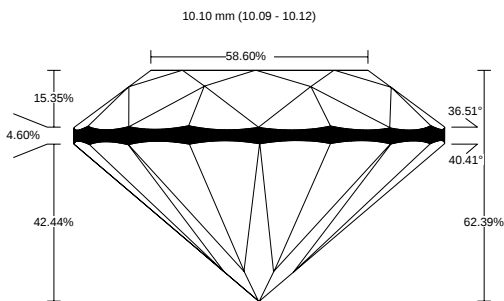

REPORT NO.
LG2602116938

ISSUE DATE
February 26, 2026

[Show Interactive Report](#)

DETAILS

Color Grade	E
Clarity Grade	VVS2
Cut Grade	Excellent
Carat Weight	4.07 ct
Shape and Cutting Style	Round Excellent
Description	Lab Grown Diamond

Polish	Excellent
Symmetry	Excellent
Fluorescence	None
Measurement	10.09 - 10.12 x 6.30 mm
Country of Origin	India
Lab Growth Method	CVD

Your Diamond Grading Explained

YOUR COLOR GRADE

E

Colourless D E F	Near Colourless G H I J	Faint Yellow K L M	Very Light N OP QR	Light Yellow ST UV WX YZ

YOUR CLARITY GRADE

VVS2

Internally Flawless F IF	Very Very Slightly Included VVS1 VVS2	Very Slightly Included VS1 VS2	Slightly Included SI1 SI2	Included I1 I2 I3

YOUR CUT GRADE

Excellent

Excellent	Very Good	Good	Fair	Poor

MEASUREMENTS

10.09 - 10.12 x 6.30 mm