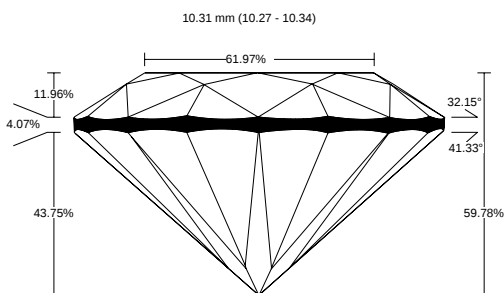

REPORT NO.
LG2602118086

ISSUE DATE
February 17, 2026

[Show Interactive Report](#)

DETAILS

Color Grade	E
Clarity Grade	VVS2
Cut Grade	Excellent
Carat Weight	4.01 ct
Shape and Cutting Style	Round Excellent
Description	Lab Grown Diamond

Polish	Excellent
Symmetry	Excellent
Fluorescence	None
Measurement	10.27 - 10.34 x 6.16 mm
Country of Origin	India
Lab Growth Method	CVD

Your Diamond Grading Explained

YOUR COLOR GRADE

E

Colourless D E F	Near Colourless G H I J	Faint Yellow K L M	Very Light N OP QR	Light Yellow ST UV WX YZ

YOUR CLARITY GRADE

VVS2

Internally Flawless F IF	Very Very Slightly Included VVS1 VVS2	Very Slightly Included VS1 VS2	Slightly Included SI1 SI2	Included I1 I2 I3

YOUR CUT GRADE

Excellent

Excellent	Very Good	Good	Fair	Poor

MEASUREMENTS

10.27 - 10.34 x 6.16 mm