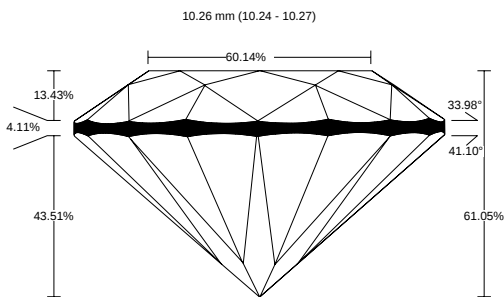

REPORT NO.
LG2602125479

ISSUE DATE
February 17, 2026

[Show Interactive Report](#)

DETAILS

Color Grade	E
Clarity Grade	VVS2
Cut Grade	Excellent
Carat Weight	4.09 ct
Shape and Cutting Style	Round Excellent
Description	Lab Grown Diamond

Polish	Excellent
Symmetry	Excellent
Fluorescence	None
Measurement	10.24 - 10.27 x 6.26 mm
Country of Origin	India
Lab Growth Method	CVD

Your Diamond Grading Explained

YOUR COLOR GRADE

E

Colourless D E F	Near Colourless G H I J	Faint Yellow K L M	Very Light N OP QR	Light Yellow ST UV WX YZ

YOUR CLARITY GRADE

VVS2

Internally Flawless F IF	Very Very Slightly Included VVS1 VVS2	Very Slightly Included VS1 VS2	Slightly Included SI1 SI2	Included I1 I2 I3

YOUR CUT GRADE

Excellent

Excellent	Very Good	Good	Fair	Poor

MEASUREMENTS

10.24 - 10.27 x 6.26 mm