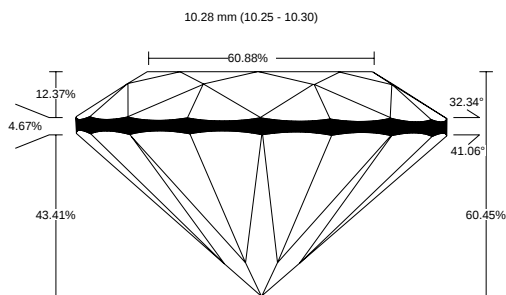

REPORT NO.
LG2602131115

ISSUE DATE
February 26, 2026

[Show Interactive Report](#)

DETAILS

Color Grade	E
Clarity Grade	VVS2
Cut Grade	Excellent
Carat Weight	4.09 ct
Shape and Cutting Style	Round Excellent
Description	Lab Grown Diamond

Polish	Excellent
Symmetry	Excellent
Fluorescence	None
Measurement	10.25 - 10.30 x 6.21 mm
Country of Origin	India
Lab Growth Method	CVD

Your Diamond Grading Explained

YOUR COLOR GRADE

E

Colourless D E F	Near Colourless G H I J	Faint Yellow K L M	Very Light N OP QR	Light Yellow ST UV WX YZ

YOUR CLARITY GRADE

VVS2

Internally Flawless F IF	Very Very Slightly Included VVS1 VVS2	Very Slightly Included VS1 VS2	Slightly Included SI1 SI2	Included I1 I2 I3

YOUR CUT GRADE

Excellent

Excellent	Very Good	Good	Fair	Poor

MEASUREMENTS

10.25 - 10.30 x 6.21 mm