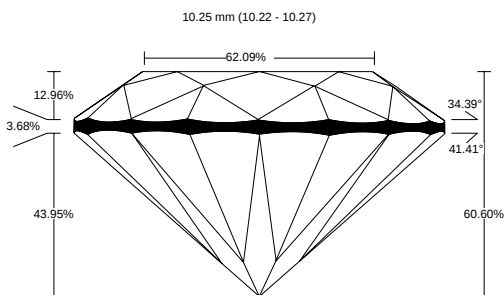

REPORT NO.
LG2602133139

ISSUE DATE
March 4, 2026

[Show Interactive Report](#)

DETAILS

Color Grade	F
Clarity Grade	VVS2
Cut Grade	Excellent
Carat Weight	4.02 ct
Shape and Cutting Style	Round Excellent
Description	Lab Grown Diamond

Polish	Excellent
Symmetry	Excellent
Fluorescence	None
Measurement	10.22 - 10.27 x 6.21 mm
Country of Origin	India
Lab Growth Method	CVD

Your Diamond Grading Explained

YOUR COLOR GRADE

F

Colourless D E F	Near Colourless G H I J	Faint Yellow K L M	Very Light N OP QR	Light Yellow ST UV WX YZ

YOUR CLARITY GRADE

VVS2

Internally Flawless F IF	Very Very Slightly Included VVS1 VVS2	Very Slightly Included VS1 VS2	Slightly Included SI1 SI2	Included I1 I2 I3

YOUR CUT GRADE

Excellent

Excellent	Very Good	Good	Fair	Poor

MEASUREMENTS

10.22 - 10.27 x 6.21 mm