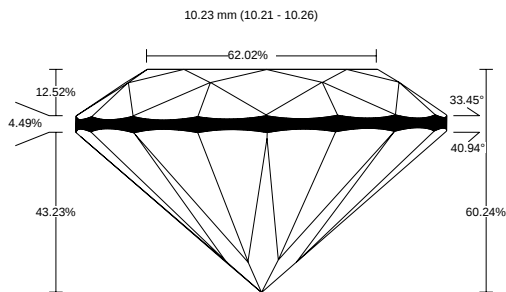

REPORT NO.
LG2602136975

ISSUE DATE
March 2, 2026

[Show Interactive Report](#)

DETAILS

Color Grade	E
Clarity Grade	VVS2
Cut Grade	Excellent
Carat Weight	4.02 ct
Shape and Cutting Style	Round Excellent
Description	Lab Grown Diamond

Polish	Excellent
Symmetry	Excellent
Fluorescence	None
Measurement	10.21 - 10.26 x 6.16 mm
Country of Origin	India
Lab Growth Method	CVD

Your Diamond Grading Explained

YOUR COLOR GRADE

E

Colourless D E F	Near Colourless G H I J	Faint Yellow K L M	Very Light N OP QR	Light Yellow ST UV WX YZ

YOUR CLARITY GRADE

VVS2

Internally Flawless F IF	Very Very Slightly Included VVS1 VVS2	Very Slightly Included VS1 VS2	Slightly Included SI1 SI2	Included I1 I2 I3

YOUR CUT GRADE

Excellent

Excellent	Very Good	Good	Fair	Poor

MEASUREMENTS

10.21 - 10.26 x 6.16 mm