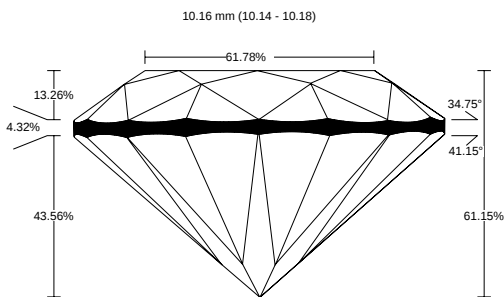

REPORT NO.
LG2602140955

ISSUE DATE
March 2, 2026

[Show Interactive Report](#)

DETAILS

Color Grade	F
Clarity Grade	VVS2
Cut Grade	Excellent
Carat Weight	4.01 ct
Shape and Cutting Style	Round Excellent
Description	Lab Grown Diamond

Polish	Excellent
Symmetry	Excellent
Fluorescence	None
Measurement	10.14 - 10.18 x 6.21 mm
Country of Origin	India
Lab Growth Method	CVD

Your Diamond Grading Explained

YOUR COLOR GRADE

F

Colourless D E F	Near Colourless G H I J	Faint Yellow K L M	Very Light N OP QR	Light Yellow ST UV WX YZ

YOUR CLARITY GRADE

VVS2

Internally Flawless F IF	Very Very Slightly Included VVS1 VVS2	Very Slightly Included VS1 VS2	Slightly Included SI1 SI2	Included I1 I2 I3

YOUR CUT GRADE

Excellent

Excellent	Very Good	Good	Fair	Poor

MEASUREMENTS

10.14 - 10.18 x 6.21 mm