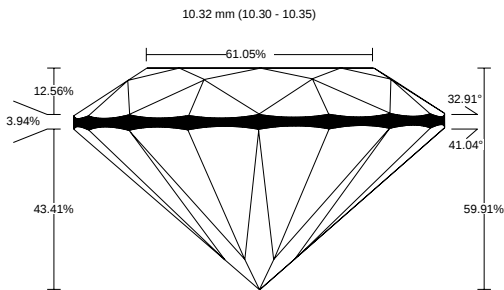

REPORT NO.
LG2602144554

ISSUE DATE
March 2, 2026

[Show Interactive Report](#)

DETAILS

Color Grade	E
Clarity Grade	VVS2
Cut Grade	Excellent
Carat Weight	4.05 ct
Shape and Cutting Style	Round Excellent
Description	Lab Grown Diamond

Polish	Excellent
Symmetry	Excellent
Fluorescence	None
Measurement	10.30 - 10.35 x 6.18 mm
Country of Origin	India
Lab Growth Method	CVD

Your Diamond Grading Explained

YOUR COLOR GRADE

E

Colourless D E F	Near Colourless G H I J	Faint Yellow K L M	Very Light N OP QR	Light Yellow ST UV WX YZ

YOUR CLARITY GRADE

VVS2

Internally Flawless F IF	Very Very Slightly Included VVS1 VVS2	Very Slightly Included VS1 VS2	Slightly Included SI1 SI2	Included I1 I2 I3

YOUR CUT GRADE

Excellent

Excellent	Very Good	Good	Fair	Poor

MEASUREMENTS

10.30 - 10.35 x 6.18 mm