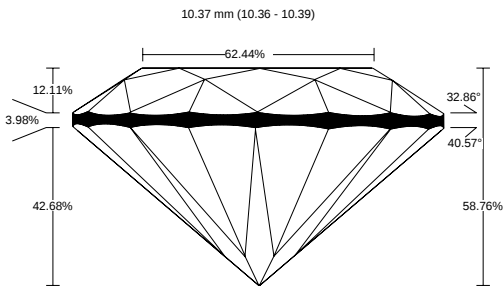

REPORT NO.
LG2602151659

ISSUE DATE
February 27, 2026

DETAILS

Color Grade	E
Clarity Grade	VS1
Cut Grade	Excellent
Carat Weight	4.06 ct
Shape and Cutting Style	Round Excellent
Description	Lab Grown Diamond

Polish	Excellent
Symmetry	Excellent
Fluorescence	None
Measurement	10.36 - 10.39 x 6.10 mm
Country of Origin	India
Lab Growth Method	CVD

[Show Interactive Report](#)

Your Diamond Grading Explained

YOUR COLOR GRADE

E

Colourless D E F	Near Colourless G H I J	Faint Yellow K L M	Very Light N OP QR	Light Yellow ST UV WX YZ

YOUR CLARITY GRADE

VS1

Internally Flawless F IF	Very Very Slightly Included VVS1 VVS2	Very Slightly Included VS1 VS2	Slightly Included SI1 SI2	Included I1 I2 I3

YOUR CUT GRADE

Excellent

Excellent	Very Good	Good	Fair	Poor

MEASUREMENTS

10.36 - 10.39 x 6.10 mm