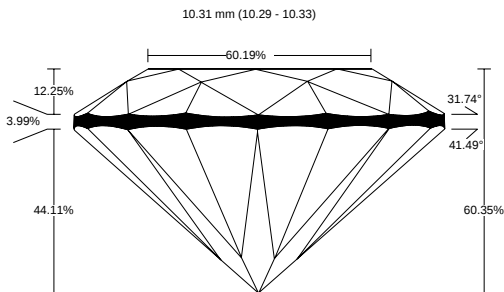

REPORT NO.
LG2602151903

ISSUE DATE
February 17, 2026

[Show Interactive Report](#)

DETAILS

Color Grade	E
Clarity Grade	VVS2
Cut Grade	Excellent
Carat Weight	4.04 ct
Shape and Cutting Style	Round Excellent
Description	Lab Grown Diamond

Polish	Excellent
Symmetry	Excellent
Fluorescence	None
Measurement	10.29 - 10.33 x 6.22 mm
Country of Origin	India
Lab Growth Method	CVD

Your Diamond Grading Explained

YOUR COLOR GRADE

E

Colourless D E F	Near Colourless G H I J	Faint Yellow K L M	Very Light N OP QR	Light Yellow ST UV WX YZ

YOUR CLARITY GRADE

VVS2

Internally Flawless F IF	Very Very Slightly Included VVS1 VVS2	Very Slightly Included VS1 VS2	Slightly Included SI1 SI2	Included I1 I2 I3

YOUR CUT GRADE

Excellent

Excellent	Very Good	Good	Fair	Poor

MEASUREMENTS

10.29 - 10.33 x 6.22 mm