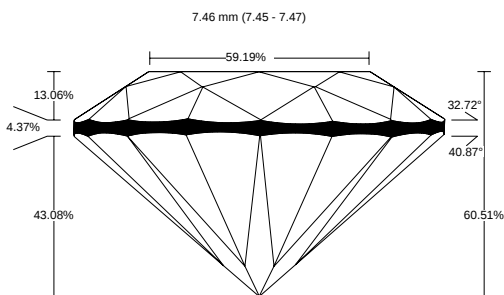

REPORT NO.
LG2602154570

ISSUE DATE
February 26, 2026

[Show Interactive Report](#)

DETAILS

Color Grade	D
Clarity Grade	VVS2
Cut Grade	Excellent
Carat Weight	1.55 ct
Shape and Cutting Style	Round Excellent
Description	Lab Grown Diamond

Polish	Excellent
Symmetry	Excellent
Fluorescence	None
Measurement	7.45 - 7.47 x 4.51 mm
Country of Origin	India
Lab Growth Method	CVD

Your Diamond Grading Explained

YOUR COLOR GRADE

D

Colourless D E F	Near Colourless G H I J	Faint Yellow K L M	Very Light N OP QR	Light Yellow ST UV WX YZ

YOUR CLARITY GRADE

VVS2

Internally Flawless F IF	Very Very Slightly Included VVS1 VVS2	Very Slightly Included VS1 VS2	Slightly Included SI1 SI2	Included I1 I2 I3

YOUR CUT GRADE

Excellent

Excellent	Very Good	Good	Fair	Poor

MEASUREMENTS

7.45 - 7.47 x 4.51 mm