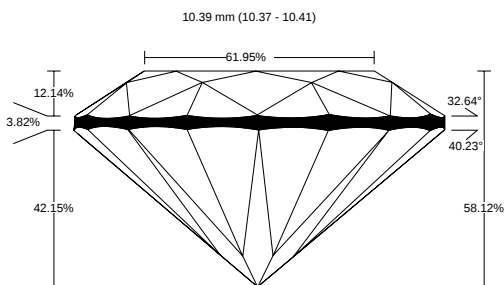

REPORT NO.
LG2602157758

ISSUE DATE
February 17, 2026

[Show Interactive Report](#)

DETAILS

Color Grade	E
Clarity Grade	VVS2
Cut Grade	Excellent
Carat Weight	4.03 ct
Shape and Cutting Style	Round Excellent
Description	Lab Grown Diamond

Polish	Excellent
Symmetry	Excellent
Fluorescence	None
Measurement	10.37 - 10.41 x 6.04 mm
Country of Origin	India
Lab Growth Method	CVD

Your Diamond Grading Explained

YOUR COLOR GRADE

E

Colourless D E F	Near Colourless G H I J	Faint Yellow K L M	Very Light N OP QR	Light Yellow ST UV WX YZ

YOUR CLARITY GRADE

VVS2

Internally Flawless F IF	Very Very Slightly Included VVS1 VVS2	Very Slightly Included VS1 VS2	Slightly Included SI1 SI2	Included I1 I2 I3

YOUR CUT GRADE

Excellent

Excellent	Very Good	Good	Fair	Poor

MEASUREMENTS

10.37 - 10.41 x 6.04 mm