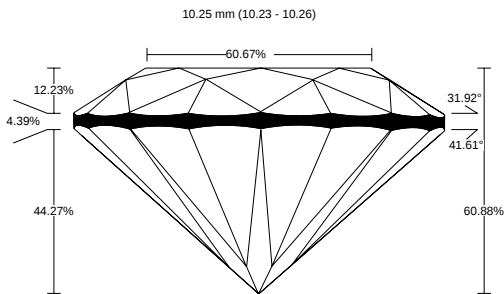

REPORT NO.
LG2602162846

ISSUE DATE
February 17, 2026

[Show Interactive Report](#)

DETAILS

Color Grade	E
Clarity Grade	VVS2
Cut Grade	Excellent
Carat Weight	4.03 ct
Shape and Cutting Style	Round Excellent
Description	Lab Grown Diamond

Polish	Excellent
Symmetry	Excellent
Fluorescence	None
Measurement	10.23 - 10.26 x 6.24 mm
Country of Origin	India
Lab Growth Method	CVD

Your Diamond Grading Explained

YOUR COLOR GRADE

E

Colourless D E F	Near Colourless G H I J	Faint Yellow K L M	Very Light N OP QR	Light Yellow ST UV WX YZ

YOUR CLARITY GRADE

VVS2

Internally Flawless F IF	Very Very Slightly Included VVS1 VVS2	Very Slightly Included VS1 VS2	Slightly Included SI1 SI2	Included I1 I2 I3

YOUR CUT GRADE

Excellent

Excellent	Very Good	Good	Fair	Poor

MEASUREMENTS

10.23 - 10.26 x 6.24 mm