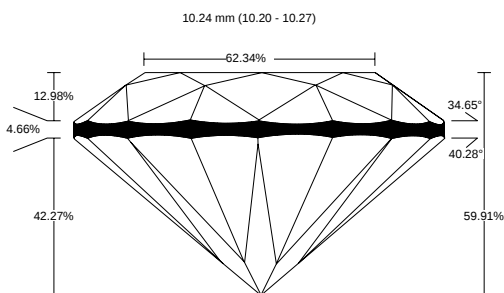

REPORT NO.
LG2602164752

ISSUE DATE
March 4, 2026

[Show Interactive Report](#)

DETAILS

Color Grade	F
Clarity Grade	VVS2
Cut Grade	Excellent
Carat Weight	4.07 ct
Shape and Cutting Style	Round Excellent
Description	Lab Grown Diamond

Polish	Excellent
Symmetry	Excellent
Fluorescence	None
Measurement	10.20 - 10.27 x 6.14 mm
Country of Origin	India
Lab Growth Method	CVD

Your Diamond Grading Explained

YOUR COLOR GRADE

F

Colourless D E F	Near Colourless G H I J	Faint Yellow K L M	Very Light N OP QR	Light Yellow ST UV WX YZ

YOUR CLARITY GRADE

VVS2

Internally Flawless F IF	Very Very Slightly Included VVS1 VVS2	Very Slightly Included VS1 VS2	Slightly Included SI1 SI2	Included I1 I2 I3

YOUR CUT GRADE

Excellent

Excellent	Very Good	Good	Fair	Poor

MEASUREMENTS

10.20 - 10.27 x 6.14 mm