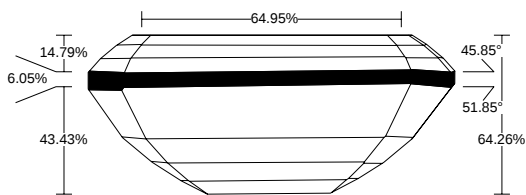

MEASUREMENTS

W : 4.84 mm, L : 7.09 mm, LW : 1.47

7.09 x 4.84 x 3.11 mm