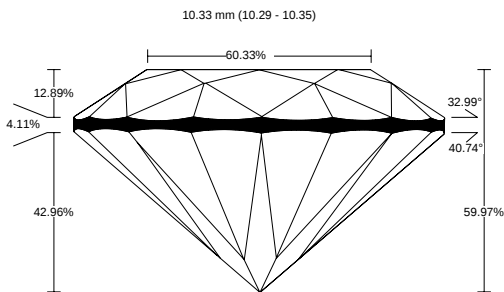

REPORT NO.
LG2602165818

ISSUE DATE
March 2, 2026

[Show Interactive Report](#)

DETAILS

Color Grade	F
Clarity Grade	VVS2
Cut Grade	Excellent
Carat Weight	4.09 ct
Shape and Cutting Style	Round Excellent
Description	Lab Grown Diamond

Polish	Excellent
Symmetry	Excellent
Fluorescence	None
Measurement	10.29 - 10.35 x 6.19 mm
Country of Origin	India
Lab Growth Method	CVD

Your Diamond Grading Explained

YOUR COLOR GRADE

F

Colourless D E F	Near Colourless G H I J	Faint Yellow K L M	Very Light N OP QR	Light Yellow ST UV WX YZ

YOUR CLARITY GRADE

VVS2

Internally Flawless F IF	Very Very Slightly Included VVS1 VVS2	Very Slightly Included VS1 VS2	Slightly Included SI1 SI2	Included I1 I2 I3

YOUR CUT GRADE

Excellent

Excellent	Very Good	Good	Fair	Poor

MEASUREMENTS

10.29 - 10.35 x 6.19 mm