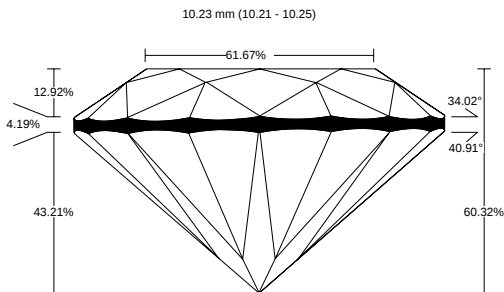

REPORT NO.
LG2602167587

ISSUE DATE
February 17, 2026

[Show Interactive Report](#)

DETAILS

Color Grade	F
Clarity Grade	VVS2
Cut Grade	Excellent
Carat Weight	4.03 ct
Shape and Cutting Style	Round Excellent
Description	Lab Grown Diamond

Polish	Excellent
Symmetry	Excellent
Fluorescence	None
Measurement	10.21 - 10.25 x 6.17 mm
Country of Origin	India
Lab Growth Method	CVD

Your Diamond Grading Explained

YOUR COLOR GRADE

F

Colourless D E F	Near Colourless G H I J	Faint Yellow K L M	Very Light N OP QR	Light Yellow ST UV WX YZ

YOUR CLARITY GRADE

VVS2

Internally Flawless F IF	Very Very Slightly Included VVS1 VVS2	Very Slightly Included VS1 VS2	Slightly Included SI1 SI2	Included I1 I2 I3

YOUR CUT GRADE

Excellent

Excellent	Very Good	Good	Fair	Poor

MEASUREMENTS

10.21 - 10.25 x 6.17 mm