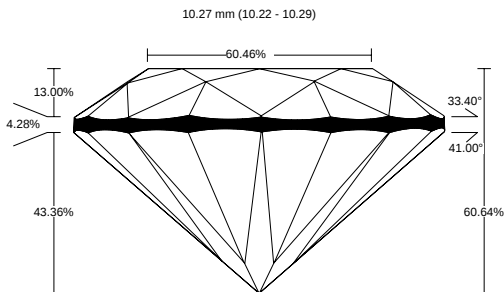

REPORT NO.
LG2602169186

ISSUE DATE
March 2, 2026

[Show Interactive Report](#)

DETAILS

Color Grade	E
Clarity Grade	VVS2
Cut Grade	Excellent
Carat Weight	4.07 ct
Shape and Cutting Style	Round Excellent
Description	Lab Grown Diamond

Polish	Excellent
Symmetry	Excellent
Fluorescence	None
Measurement	10.22 - 10.29 x 6.23 mm
Country of Origin	India
Lab Growth Method	CVD

Your Diamond Grading Explained

YOUR COLOR GRADE

E

Colourless D E F	Near Colourless G H I J	Faint Yellow K L M	Very Light N OP QR	Light Yellow ST UV WX YZ

YOUR CLARITY GRADE

VVS2

Internally Flawless F IF	Very Very Slightly Included VVS1 VVS2	Very Slightly Included VS1 VS2	Slightly Included SI1 SI2	Included I1 I2 I3

YOUR CUT GRADE

Excellent

Excellent	Very Good	Good	Fair	Poor

MEASUREMENTS

10.22 - 10.29 x 6.23 mm