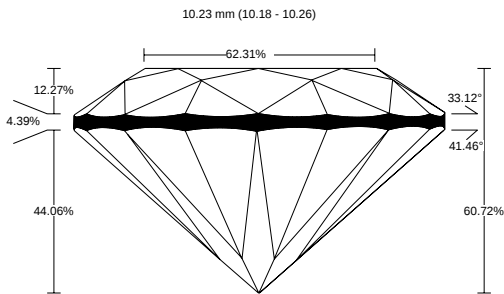

REPORT NO.
LG2602195304

ISSUE DATE
February 26, 2026

[Show Interactive Report](#)

DETAILS

Color Grade	E
Clarity Grade	VVS2
Cut Grade	Excellent
Carat Weight	4.03 ct
Shape and Cutting Style	Round Excellent
Description	Lab Grown Diamond

Polish	Excellent
Symmetry	Excellent
Fluorescence	None
Measurement	10.18 - 10.26 x 6.21 mm
Country of Origin	India
Lab Growth Method	CVD

Your Diamond Grading Explained

YOUR COLOR GRADE

E

Colourless D E F	Near Colourless G H I J	Faint Yellow K L M	Very Light N OP QR	Light Yellow ST UV WX YZ

YOUR CLARITY GRADE

VVS2

Internally Flawless F IF	Very Very Slightly Included VVS1 VVS2	Very Slightly Included VS1 VS2	Slightly Included SI1 SI2	Included I1 I2 I3

YOUR CUT GRADE

Excellent

Excellent	Very Good	Good	Fair	Poor

MEASUREMENTS

10.18 - 10.26 x 6.21 mm