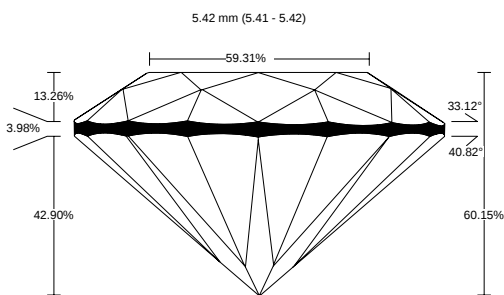

REPORT NO.
LG2602226901

ISSUE DATE
March 4, 2026

[Show Interactive Report](#)

DETAILS

Color Grade	D
Clarity Grade	VVS2
Cut Grade	Excellent
Carat Weight	0.59 ct
Shape and Cutting Style	Round Excellent
Description	Lab Grown Diamond

Polish	Very Good
Symmetry	Very Good
Fluorescence	None
Measurement	5.41 - 5.42 x 3.26 mm
Country of Origin	India
Lab Growth Method	CVD

Your Diamond Grading Explained

YOUR COLOR GRADE

D

Colourless D E F	Near Colourless G H I J	Faint Yellow K L M	Very Light N OP QR	Light Yellow ST UV WX YZ

YOUR CLARITY GRADE

VVS2

Internally Flawless F IF	Very Very Slightly Included VVS1 VVS2	Very Slightly Included VS1 VS2	Slightly Included SI1 SI2	Included I1 I2 I3

YOUR CUT GRADE

Excellent

Excellent	Very Good	Good	Fair	Poor

MEASUREMENTS

5.41 - 5.42 x 3.26 mm