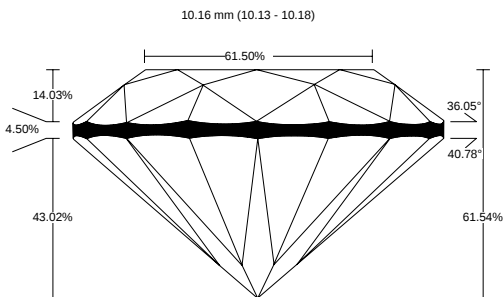

REPORT NO.
LG2602331673

ISSUE DATE
February 26, 2026

DETAILS

Color Grade	F
Clarity Grade	VVS2
Cut Grade	Excellent
Carat Weight	4.09 ct
Shape and Cutting Style	Round Excellent
Description	Lab Grown Diamond

Polish	Excellent
Symmetry	Excellent
Fluorescence	None
Measurement	10.13 - 10.18 x 6.26 mm
Country of Origin	India
Lab Growth Method	CVD

[Show Interactive Report](#)

Your Diamond Grading Explained

YOUR COLOR GRADE

F

Colourless D E F	Near Colourless G H I J	Faint Yellow K L M	Very Light N OP QR	Light Yellow ST UV WX YZ

YOUR CLARITY GRADE

VVS2

Internally Flawless F IF	Very Very Slightly Included VVS1 VVS2	Very Slightly Included VS1 VS2	Slightly Included SI1 SI2	Included I1 I2 I3

YOUR CUT GRADE

Excellent

Excellent	Very Good	Good	Fair	Poor

MEASUREMENTS

10.13 - 10.18 x 6.26 mm