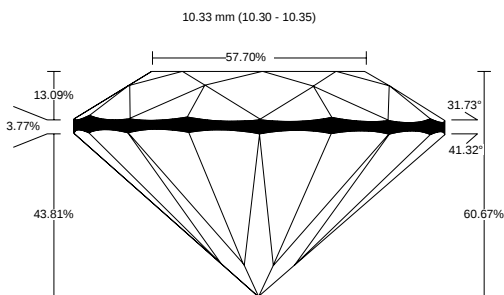

REPORT NO.
LG2602353076

ISSUE DATE
March 2, 2026

[Show Interactive Report](#)

DETAILS

Color Grade	F
Clarity Grade	VVS2
Cut Grade	Excellent
Carat Weight	4.07 ct
Shape and Cutting Style	Round Excellent
Description	Lab Grown Diamond

Polish	Excellent
Symmetry	Excellent
Fluorescence	None
Measurement	10.30 - 10.35 x 6.27 mm
Country of Origin	India
Lab Growth Method	CVD

Your Diamond Grading Explained

YOUR COLOR GRADE

F

Colourless D E F	Near Colourless G H I J	Faint Yellow K L M	Very Light N OP QR	Light Yellow ST UV WX YZ

YOUR CLARITY GRADE

VVS2

Internally Flawless F IF	Very Very Slightly Included VVS1 VVS2	Very Slightly Included VS1 VS2	Slightly Included SI1 SI2	Included I1 I2 I3

YOUR CUT GRADE

Excellent

Excellent	Very Good	Good	Fair	Poor

MEASUREMENTS

10.30 - 10.35 x 6.27 mm