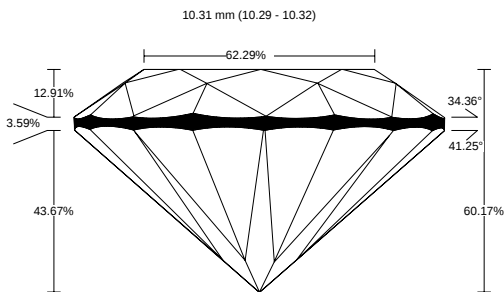

REPORT NO.
LG2602354019

ISSUE DATE
March 4, 2026

[Show Interactive Report](#)

DETAILS

Color Grade	E
Clarity Grade	VVS2
Cut Grade	Excellent
Carat Weight	4.05 ct
Shape and Cutting Style	Round Excellent
Description	Lab Grown Diamond

Polish	Excellent
Symmetry	Excellent
Fluorescence	None
Measurement	10.29 - 10.32 x 6.20 mm
Country of Origin	India
Lab Growth Method	CVD

Your Diamond Grading Explained

YOUR COLOR GRADE

E

Colourless D E F	Near Colourless G H I J	Faint Yellow K L M	Very Light N OP QR	Light Yellow ST UV WX YZ

YOUR CLARITY GRADE

VVS2

Internally Flawless F IF	Very Very Slightly Included VVS1 VVS2	Very Slightly Included VS1 VS2	Slightly Included SI1 SI2	Included I1 I2 I3

YOUR CUT GRADE

Excellent

Excellent	Very Good	Good	Fair	Poor

MEASUREMENTS

10.29 - 10.32 x 6.20 mm