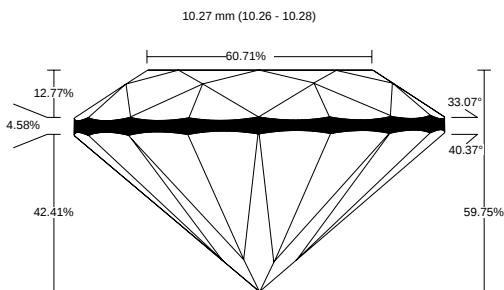

REPORT NO.
LG2602416901

ISSUE DATE
February 17, 2026

[Show Interactive Report](#)

DETAILS

Color Grade	F
Clarity Grade	VVS2
Cut Grade	Excellent
Carat Weight	4.05 ct
Shape and Cutting Style	Round Excellent
Description	Lab Grown Diamond

Polish	Excellent
Symmetry	Excellent
Fluorescence	None
Measurement	10.26 - 10.28 x 6.13 mm
Country of Origin	India
Lab Growth Method	CVD

Your Diamond Grading Explained

YOUR COLOR GRADE

F

Colourless D E F	Near Colourless G H I J	Faint Yellow K L M	Very Light N OP QR	Light Yellow ST UV WX YZ

YOUR CLARITY GRADE

VVS2

Internally Flawless F IF	Very Very Slightly Included VVS1 VVS2	Very Slightly Included VS1 VS2	Slightly Included SI1 SI2	Included I1 I2 I3

YOUR CUT GRADE

Excellent

Excellent	Very Good	Good	Fair	Poor

MEASUREMENTS

10.26 - 10.28 x 6.13 mm