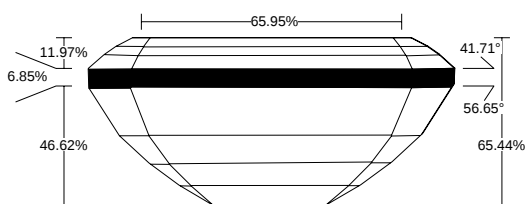

MEASUREMENTS

W : 4.89 mm, L : 6.97 mm, L/W : 1.43

6.97 x 4.89 x 3.20 mm