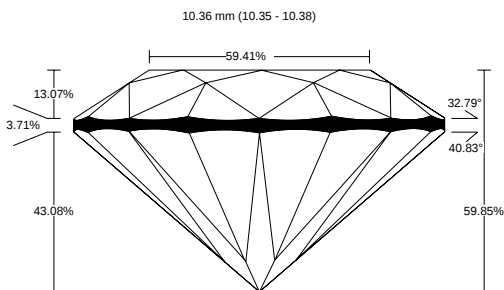

REPORT NO.
LG2602424219

ISSUE DATE
March 4, 2026

[Show Interactive Report](#)

DETAILS

Color Grade	E
Clarity Grade	VVS2
Cut Grade	Excellent
Carat Weight	4.08 ct
Shape and Cutting Style	Round Excellent
Description	Lab Grown Diamond

Polish	Excellent
Symmetry	Excellent
Fluorescence	None
Measurement	10.35 - 10.38 x 6.20 mm
Country of Origin	India
Lab Growth Method	CVD

Your Diamond Grading Explained

YOUR COLOR GRADE

E

Colourless D E F	Near Colourless G H I J	Faint Yellow K L M	Very Light N OP QR	Light Yellow ST UV WX YZ

YOUR CLARITY GRADE

VVS2

Internally Flawless F IF	Very Very Slightly Included VVS1 VVS2	Very Slightly Included VS1 VS2	Slightly Included SI1 SI2	Included I1 I2 I3

YOUR CUT GRADE

Excellent

Excellent	Very Good	Good	Fair	Poor

MEASUREMENTS

10.35 - 10.38 x 6.20 mm