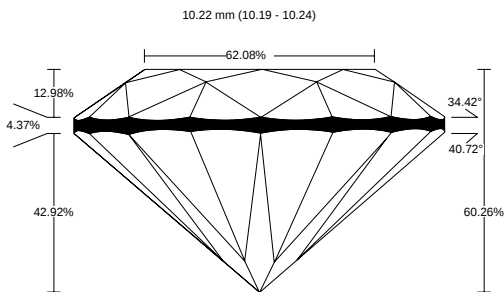

REPORT NO.
LG2602532241

ISSUE DATE
February 26, 2026

[Show Interactive Report](#)

DETAILS

Color Grade	E
Clarity Grade	VVS2
Cut Grade	Excellent
Carat Weight	4.02 ct
Shape and Cutting Style	Round Excellent
Description	Lab Grown Diamond

Polish	Excellent
Symmetry	Excellent
Fluorescence	None
Measurement	10.19 - 10.24 x 6.16 mm
Country of Origin	India
Lab Growth Method	CVD

Your Diamond Grading Explained

YOUR COLOR GRADE

E

Colourless D E F	Near Colourless G H I J	Faint Yellow K L M	Very Light N OP QR	Light Yellow ST UV WX YZ

YOUR CLARITY GRADE

VVS2

Internally Flawless F IF	Very Very Slightly Included VVS1 VVS2	Very Slightly Included VS1 VS2	Slightly Included SI1 SI2	Included I1 I2 I3

YOUR CUT GRADE

Excellent

Excellent	Very Good	Good	Fair	Poor

MEASUREMENTS

10.19 - 10.24 x 6.16 mm