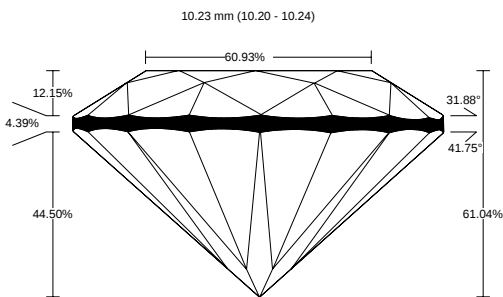

REPORT NO.
LG2602615040

ISSUE DATE
February 26, 2026

DETAILS

Color Grade	E
Clarity Grade	VVS2
Cut Grade	Excellent
Carat Weight	4.02 ct
Shape and Cutting Style	Round Excellent
Description	Lab Grown Diamond

Polish	Excellent
Symmetry	Excellent
Fluorescence	None
Measurement	10.20 - 10.24 x 6.24 mm
Country of Origin	India
Lab Growth Method	CVD

[Show Interactive Report](#)

Your Diamond Grading Explained

YOUR COLOR GRADE

E

Colourless D E F	Near Colourless G H I J	Faint Yellow K L M	Very Light N OP QR	Light Yellow ST UV WX YZ

YOUR CLARITY GRADE

VVS2

Internally Flawless F IF	Very Very Slightly Included VVS1 VVS2	Very Slightly Included VS1 VS2	Slightly Included SI1 SI2	Included I1 I2 I3

YOUR CUT GRADE

Excellent

Excellent	Very Good	Good	Fair	Poor

MEASUREMENTS

10.20 - 10.24 x 6.24 mm