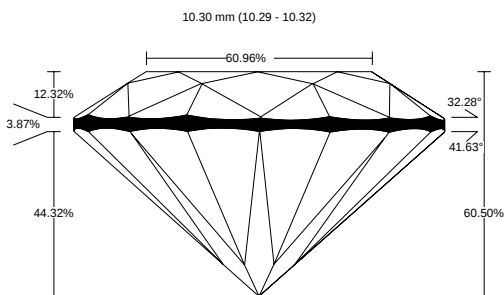

REPORT NO.
LG2602628010

ISSUE DATE
February 26, 2026

[Show Interactive Report](#)

DETAILS

Color Grade	E
Clarity Grade	VVS2
Cut Grade	Excellent
Carat Weight	4.05 ct
Shape and Cutting Style	Round Excellent
Description	Lab Grown Diamond

Polish	Excellent
Symmetry	Excellent
Fluorescence	None
Measurement	10.29 - 10.32 x 6.23 mm
Country of Origin	India
Lab Growth Method	CVD

Your Diamond Grading Explained

YOUR COLOR GRADE

E

Colourless D E F	Near Colourless G H I J	Faint Yellow K L M	Very Light N OP QR	Light Yellow ST UV WX YZ

YOUR CLARITY GRADE

VVS2

Internally Flawless F IF	Very Very Slightly Included VVS1 VVS2	Very Slightly Included VS1 VS2	Slightly Included SI1 SI2	Included I1 I2 I3

YOUR CUT GRADE

Excellent

Excellent	Very Good	Good	Fair	Poor

MEASUREMENTS

10.29 - 10.32 x 6.23 mm