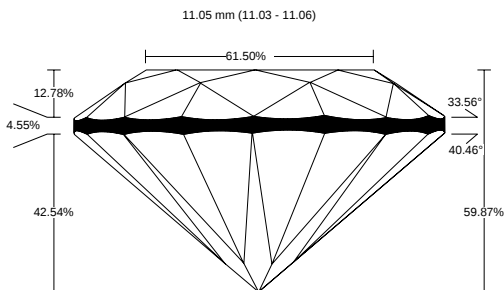

REPORT NO.
LG2602633972

ISSUE DATE
March 2, 2026

[Show Interactive Report](#)

DETAILS

Color Grade	F
Clarity Grade	VVS2
Cut Grade	Excellent
Carat Weight	5.06 ct
Shape and Cutting Style	Round Excellent
Description	Lab Grown Diamond

Polish	Excellent
Symmetry	Excellent
Fluorescence	None
Measurement	11.03 - 11.06 x 6.61 mm
Country of Origin	India
Lab Growth Method	CVD

Your Diamond Grading Explained

YOUR COLOR GRADE

F

Colourless D E F	Near Colourless G H I J	Faint Yellow K L M	Very Light N OP QR	Light Yellow ST UV WX YZ

YOUR CLARITY GRADE

VVS2

Internally Flawless F IF	Very Very Slightly Included VVS1 VVS2	Very Slightly Included VS1 VS2	Slightly Included SI1 SI2	Included I1 I2 I3

YOUR CUT GRADE

Excellent

Excellent	Very Good	Good	Fair	Poor

MEASUREMENTS

11.03 - 11.06 x 6.61 mm