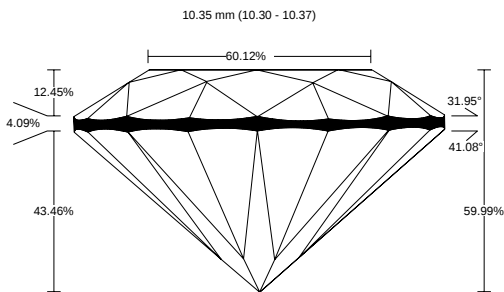

REPORT NO.
LG2602671004

ISSUE DATE
March 2, 2026

DETAILS

Color Grade	F
Clarity Grade	VS1
Cut Grade	Excellent
Carat Weight	4.07 ct
Shape and Cutting Style	Round Excellent
Description	Lab Grown Diamond

Polish	Excellent
Symmetry	Excellent
Fluorescence	None
Measurement	10.30 - 10.37 x 6.21 mm
Country of Origin	India
Lab Growth Method	CVD

[Show Interactive Report](#)

Your Diamond Grading Explained

YOUR COLOR GRADE

F

Colourless D E F	Near Colourless G H I J	Faint Yellow K L M	Very Light N OP QR	Light Yellow ST UV WX YZ

YOUR CLARITY GRADE

VS1

Internally Flawless F IF	Very Very Slightly Included VVS1 VVS2	Very Slightly Included VS1 VS2	Slightly Included SI1 SI2	Included I1 I2 I3

YOUR CUT GRADE

Excellent

Excellent	Very Good	Good	Fair	Poor

MEASUREMENTS

10.30 - 10.37 x 6.21 mm