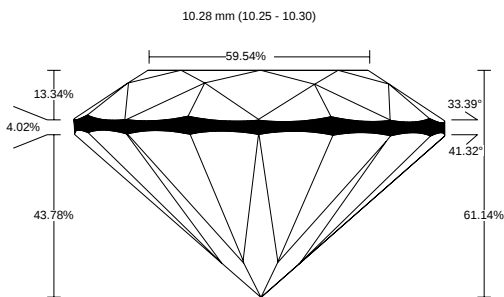

REPORT NO.
LG2602679799

ISSUE DATE
February 26, 2026

[Show Interactive Report](#)

DETAILS

Color Grade	E
Clarity Grade	VVS2
Cut Grade	Excellent
Carat Weight	4.09 ct
Shape and Cutting Style	Round Excellent
Description	Lab Grown Diamond

Polish	Excellent
Symmetry	Excellent
Fluorescence	None
Measurement	10.25 - 10.30 x 6.28 mm
Country of Origin	India
Lab Growth Method	CVD

Your Diamond Grading Explained

YOUR COLOR GRADE

E

Colourless D E F	Near Colourless G H I J	Faint Yellow K L M	Very Light N OP QR	Light Yellow ST UV WX YZ

YOUR CLARITY GRADE

VVS2

Internally Flawless F IF	Very Very Slightly Included VVS1 VVS2	Very Slightly Included VS1 VS2	Slightly Included SI1 SI2	Included I1 I2 I3

YOUR CUT GRADE

Excellent

Excellent	Very Good	Good	Fair	Poor

MEASUREMENTS

10.25 - 10.30 x 6.28 mm